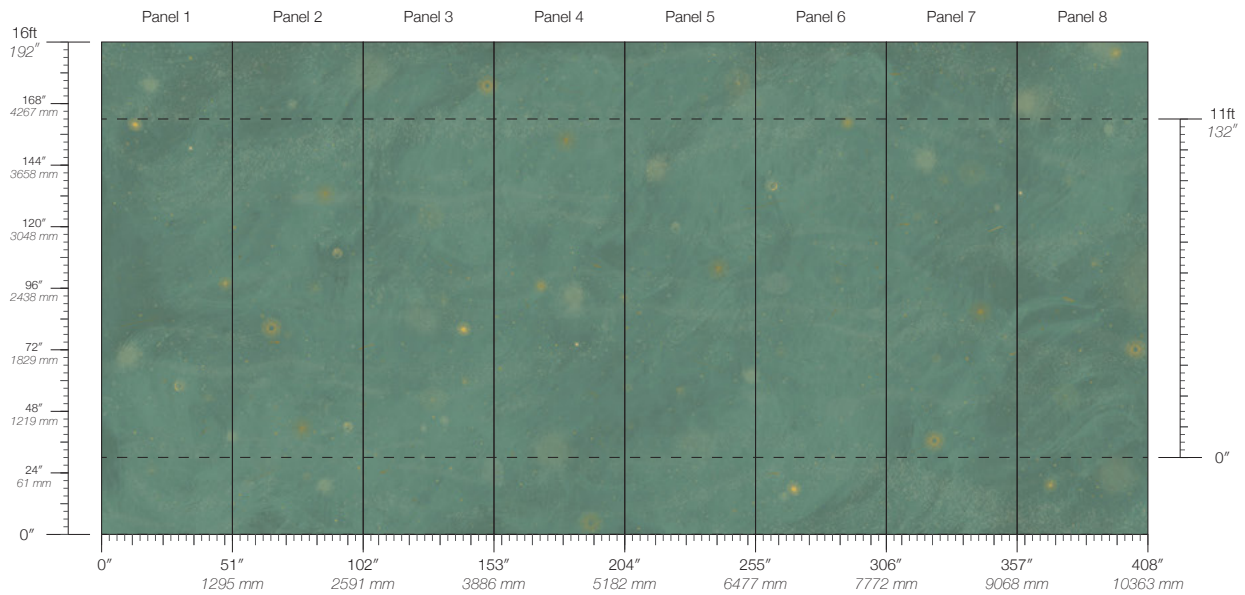

Supernova Supernal

Suitable for residential and commercial projects

COLOR
Supernal

ITEM
7348

CONTENT
Type II Vinyl

PANEL WIDTH
51" / 1295 mm trimmed

PANEL HEIGHT
132" / 3353 mm standard
192" / 4877 mm extended

REPEAT
Non-repeating

STOCK
Made to order

LEAD TIME
4 weeks to print

MINIMUM
1 panel

PRICE
Available upon request

ORIGIN
USA

DETAILS
Custom options available

ENVIRONMENTAL
Recycled Content
Phthalate Free
Low VOC
HPD Available

SPECS
Commercial Vinyl face
Non-woven backing
20 oz per linear yard
620 g per linear meter
Smooth reflective metallic texture

TESTING
(US) ASTM E84 Adhered Class A
(EU) EN 15102 Class B, s2
(CN) CAN/ULC-S102.2 Class A
CCC-W-408D Type II
WA Specification W-101 Type II

MAINTENANCE
Water-based cleanser

CONTACT
sales@calicowallpaper.com
+1 718 243 1705
57 Lispenard Street
New York, NY 10013 USA

DISCLAIMER
Refer to our website to see the full mural artwork. Reference the physical sample for color and texture. Panel maps represent mural artwork only.